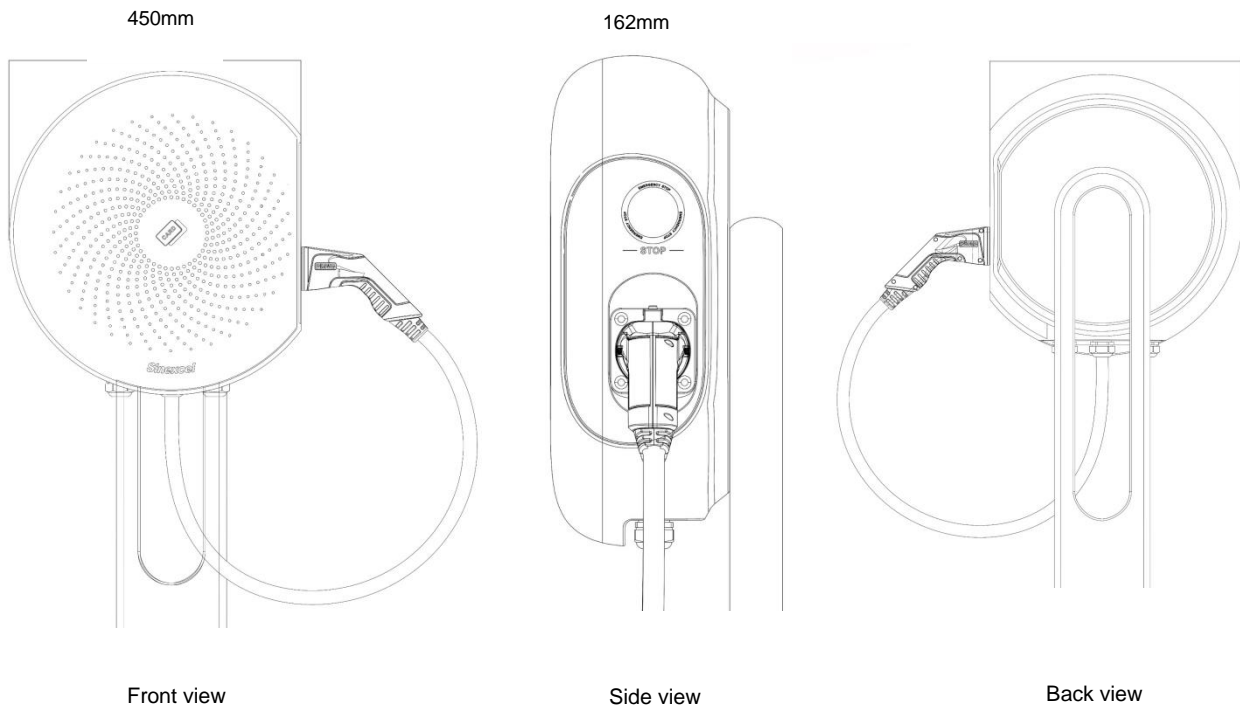

Dimensions

Order Now

Contact us Now! Be among the first to get the latest design

Interstellar.

Contact Us:

Tel: +86-15616829706

Email: lanny_li@sinexcel.com

Website: en.sinexcel.com

Fax: 0755 - 86513100

Address: 6th Building, 2nd District, Baiwangxin High-tech Industry Park, Songbai Road, Nanshan District, Shenzhen.

Sinexcel

Everything about probability
and charging solutions