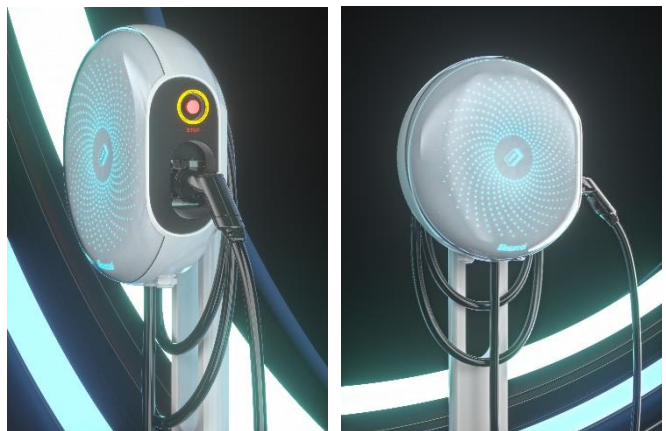

Interstellar AC Charger

The correct choice for your business and home charging. With latest design can compatible with all EV cars. Its fashion design makes it attractive while functionality and also makes charging your EV at work place or home a breeze with the reliable. The Interstellar is one smart AC charger designed to change your life.

Specifications

Product Name	Interstellar	
Size	Φ450mm (W406*H450*D162)	
Weight	7.5kg	
Rated Power	7kW	22kW
Input/ Output Voltage	Single-Phase 230V	Three-Phase 400V
Input/ Output Current	32A	
Frequency	50Hz±1Hz	
Protection Degree	IP65	
Communication Method	LAN/ 4G/ Wifi (Optional)	
Connector	IEC Type2 with 3Φ Cable	
Communication Protocol	OCPP1.6J and updated to 2.0	
Payment method	NFC/ RFID/ Plug and Charge/APP (Optional)	
RCD	Type A 30mA + DC6mA/ Type B (Optional)	
EMC	Class B	
Operating Temperature	-30°C — +55°C	
Relative Humidity	5%—95%	
Protection Function	Over current protection, over voltage/under voltage protection, over temperature protection, lightning protection, short circuit protection, ground fault protection, etc.	
Metering	MID Meter	
Function Extension	Extended Bluetooth, Load Balancing System	
Certification	CE, TUV mark, TR25	